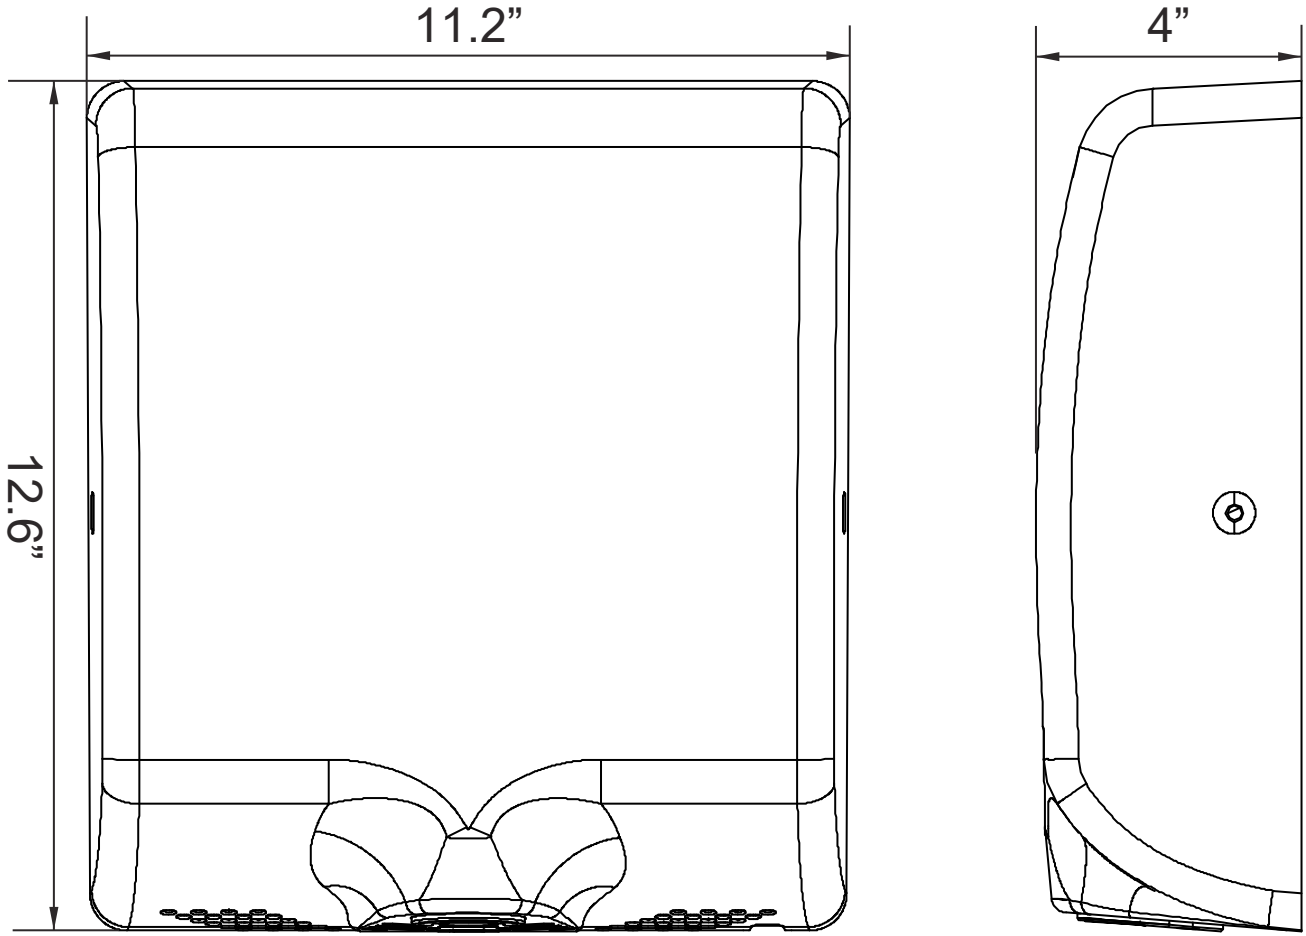

Dimensions

Automatic hands ON/OFF by infrared sensor

100 Meter/seconds speed
10- 12 Seconds drying time
60 Seconds auto shut off

Externally visible service blue LED guides hands to air flow

High Speed Motor

Dual protection heater by Thermostat & Thermal Cutoff

Cover right grounding

Fireproof key plastic parts & stainless steel cover

Convenient plug in feature
Optional hardwire installation

Easy maintenance
Easy wall surface mounted
Anti-theft lockable

Customized heater ON/OFF switch

Customized speed & sound control from 300 W - 1800 W

4" [10CM] depth ADA-compliant

Customized intelligent heater off if ambient temperature is more than 25°C[77°F]

Customized HEPA & coarse particulate filter at air inlet

4" [10 CM] depth Behind mirror hand dryer